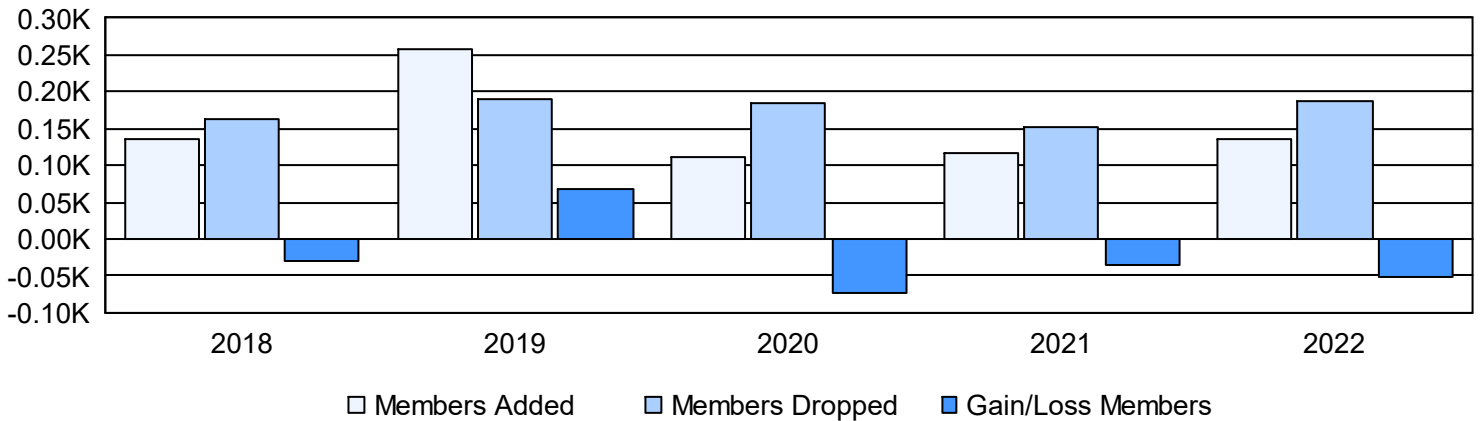

Year	New Clubs	Dropped Clubs	Gain/ Loss Clubs	New Members	Charter Members	Reinstate Members	Transfer Members	Total Member Added	Total Members Dropped	Gain/ Loss Members
2017-2018	1	0	1	80	29	7	19	135	164	-29
2018-2019	4	3	1	134	86	9	30	259	190	69
2019-2020	1	1	0	64	22	6	20	112	185	-73
2020-2021	1	1	0	73	22	7	14	116	152	-36
2021-2022	1	1	0	93	23	3	17	136	187	-51
Average	2	1	0	89	36	6	20	152	176	-24

Clubs

Members