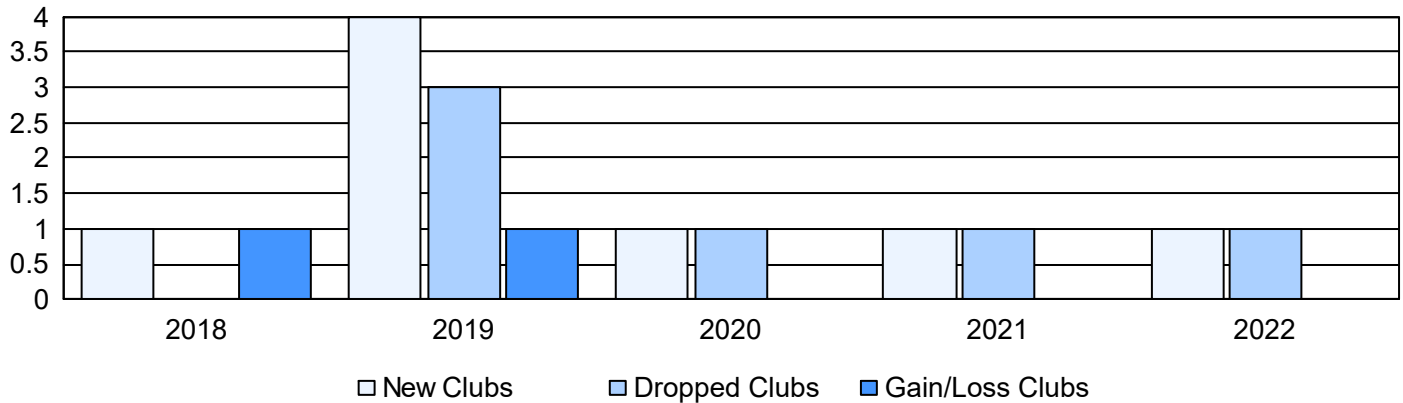

Year	New Clubs	Dropped Clubs	Gain/ Loss Clubs	New Members	Charter Members	Reinstate Members	Transfer Members	Total Member Added	Total Members Dropped	Gain/ Loss Members
2017-2018	1	0	1	80	29	7	19	135	164	-29
2018-2019	4	3	1	134	86	9	30	259	190	69
2019-2020	1	1	0	64	22	6	20	112	185	-73
2020-2021	1	1	0	73	22	7	14	116	152	-36
2021-2022	1	1	0	93	23	3	17	136	187	-51
Average	2	1	0	89	36	6	20	152	176	-24

Clubs