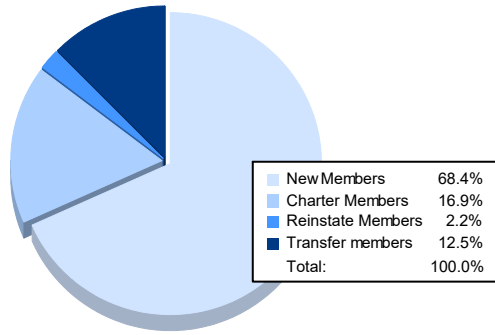

Membership Composition June 2022 Cumulative